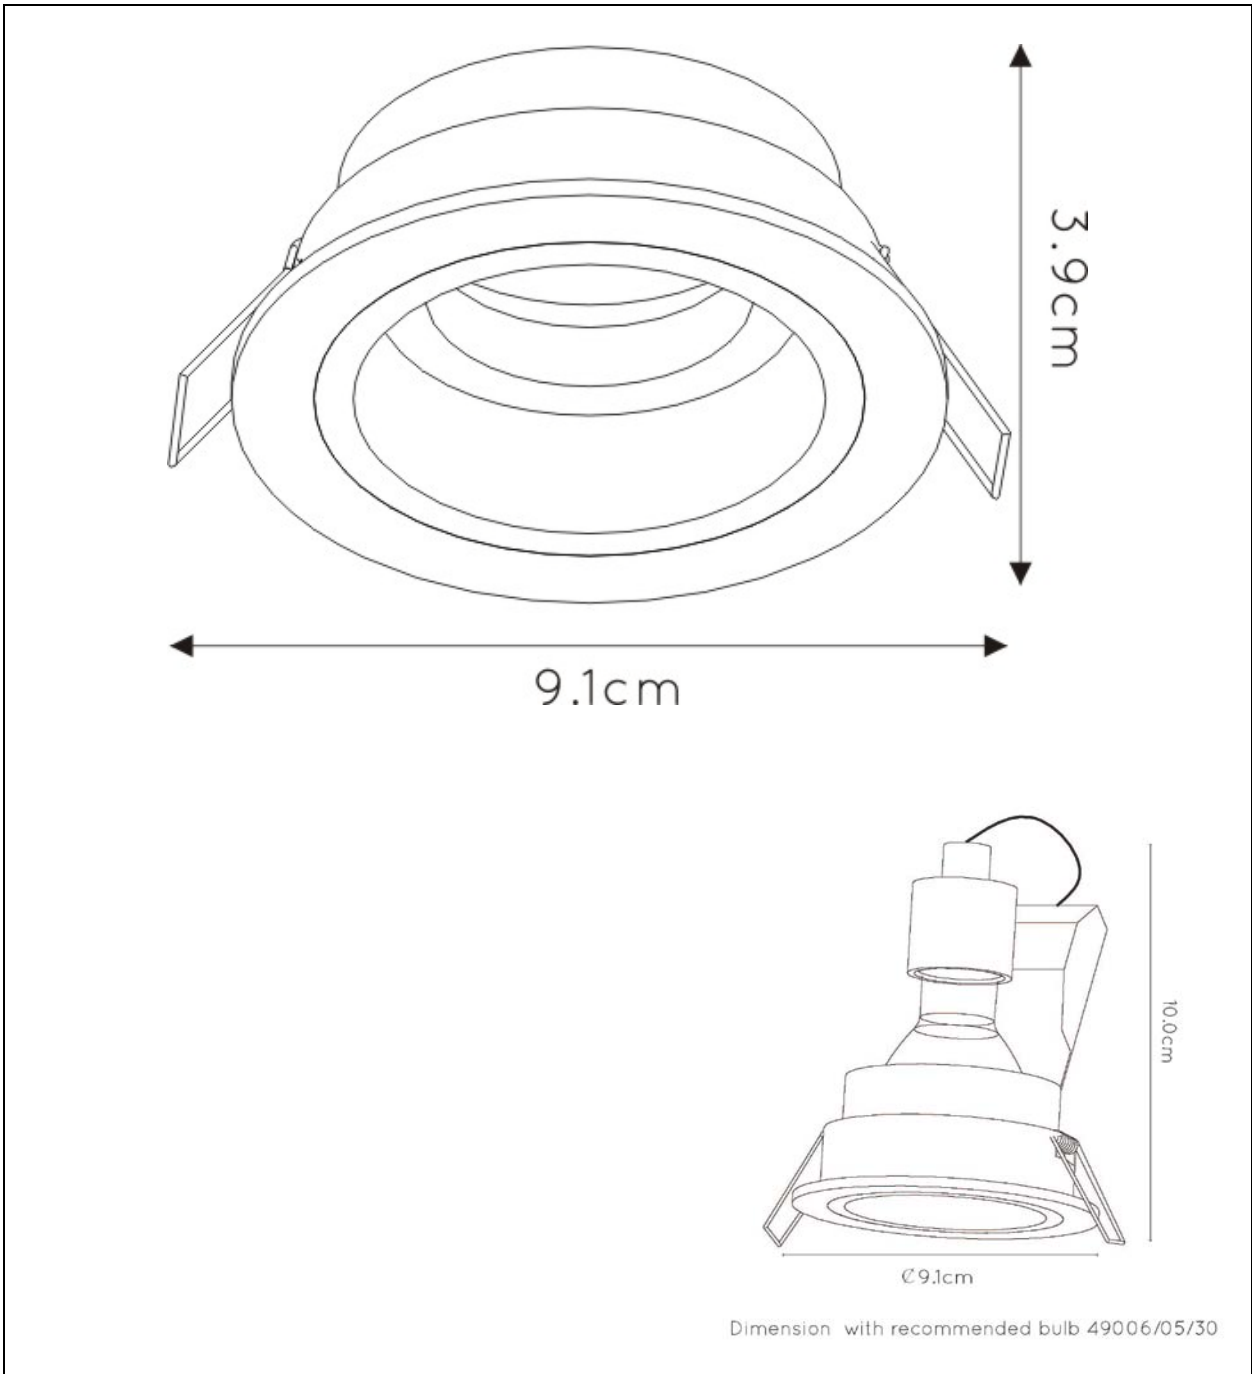

LUCIDE

Item number: 22958/01/30

Technical details

Materials used:	aluminium
Color:	Black
Dimmable and how is fixture dimmable	
Size:	Height: 3.9cm
	Length: 9.1cm
	Width: 9.1cm
	Net weight: 0.18KGS
Power requirements:	220-240V ~ 50Hz
Bulb type and maximum wattage:	GU10 Max 50W
Number of bulbs:	1xGU10
IP degree:	IP20