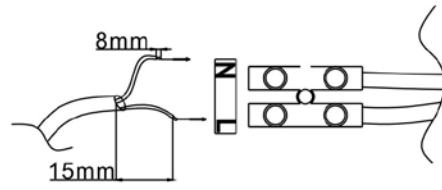

Electrical Supply