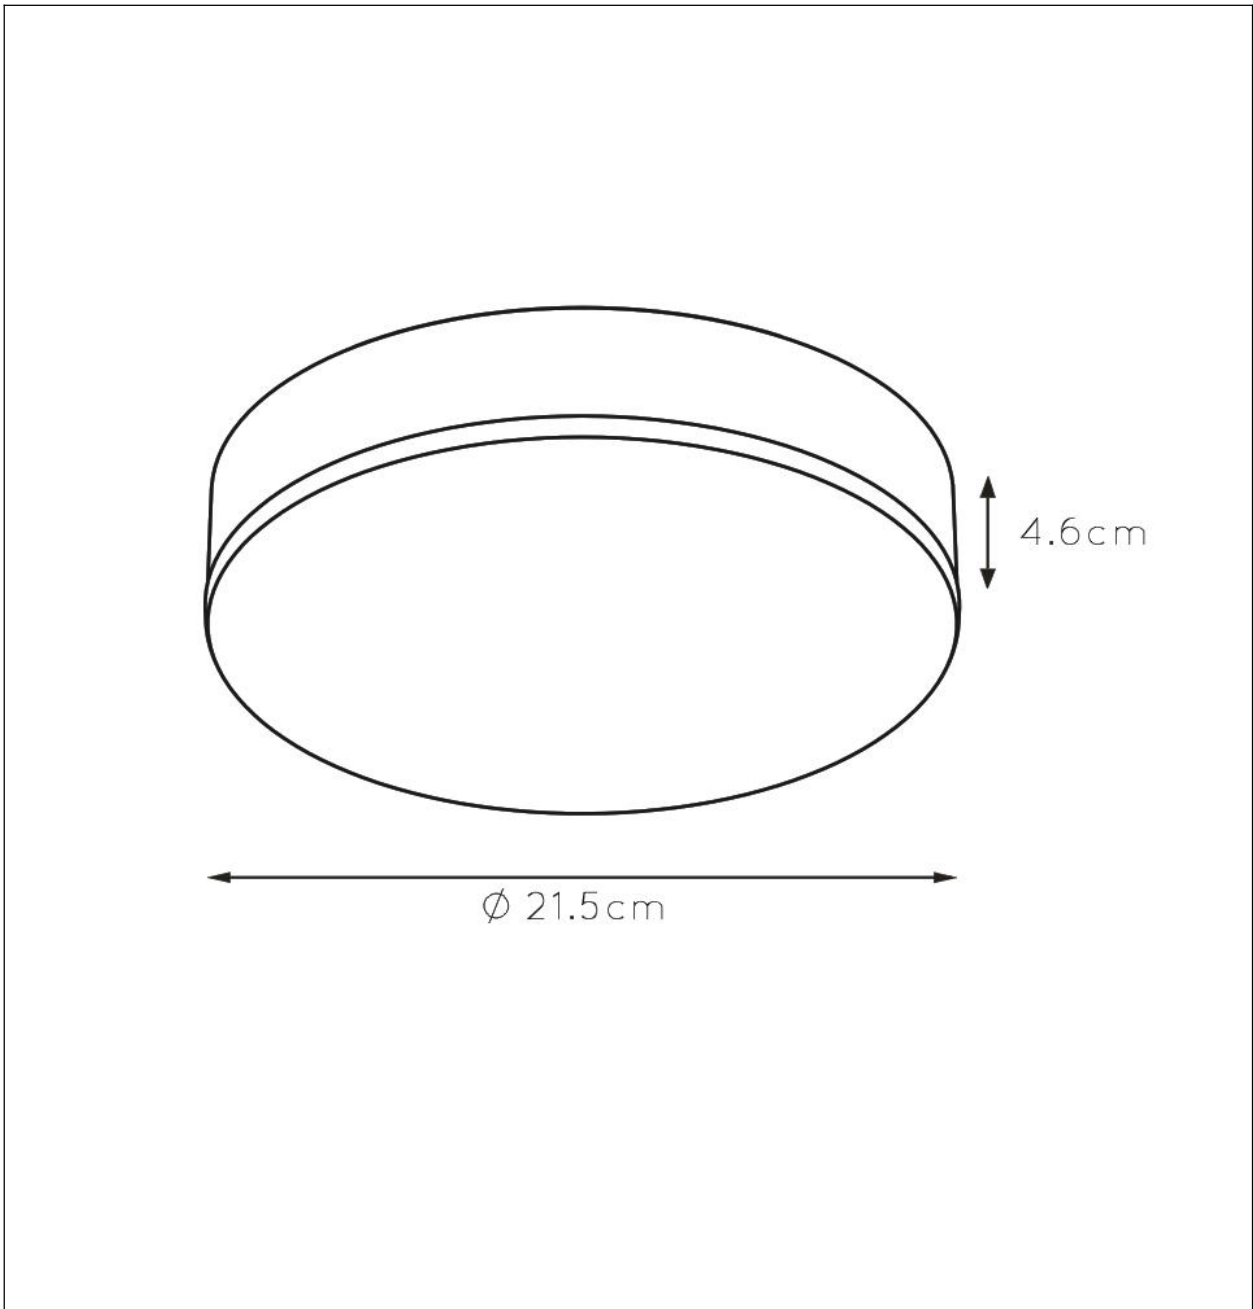

LUCIDE

Item number: 28112/30/30

Technical details

Materials used:	Die-casting Aluminum
Color:	Matt black
Dimmable and how is fixture dimmable	Triac dimmable
Size:	Height: 4.6cm
	Length:
	Width: $\Phi 21.5\text{ cm}$
	Net weight: 0.90kg
Power requirements:	220-240V~50 Hz
Bulb type and maximum wattage:	SMD2016 LED 30W
Number of bulbs:	136pcs
IP degree:	IP44