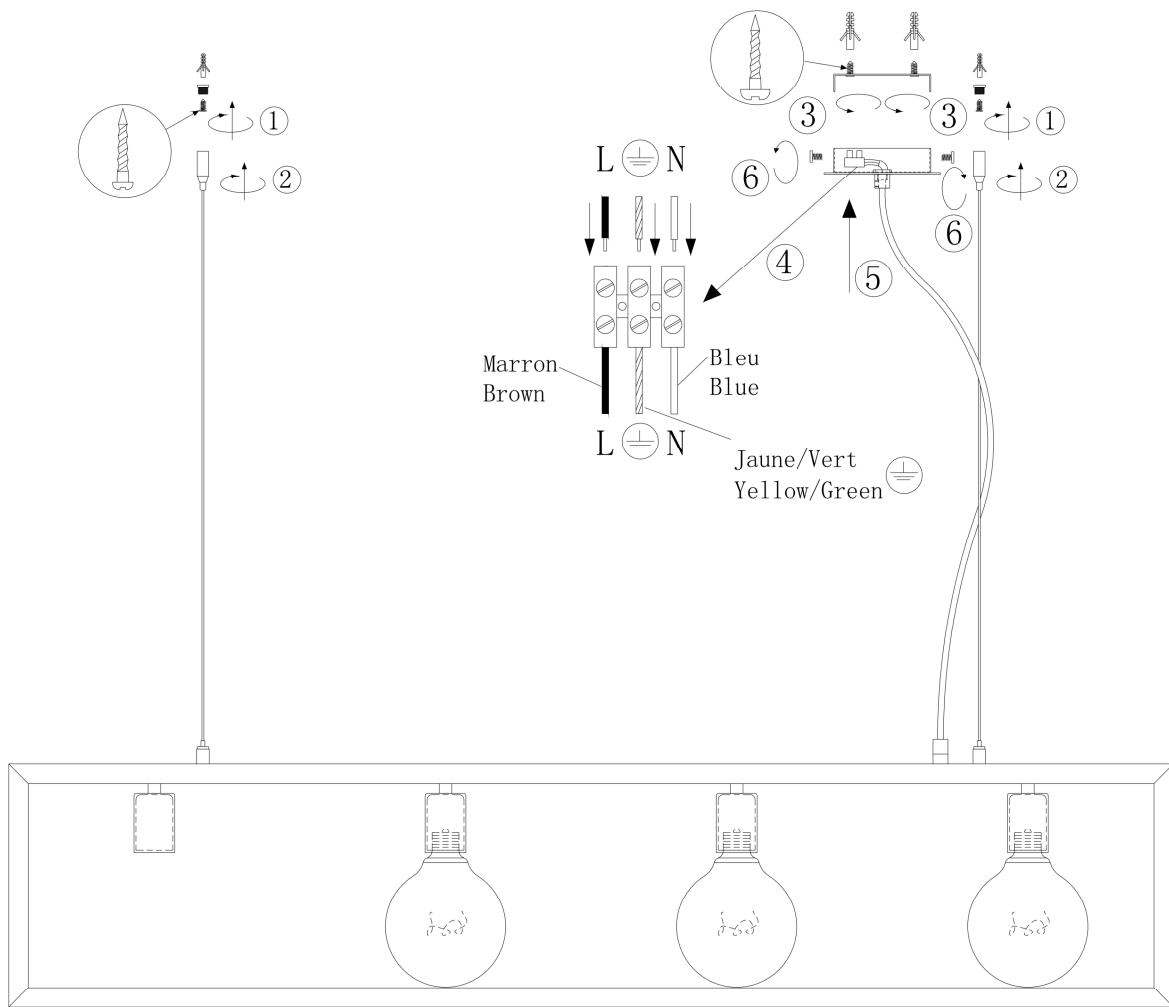

Item number: 31472/04/15
 31472/04/17
 31472/04/36
 31472/04/72

Technical details

Materials used:	Aluminium+steel / Aluminium/Aluminium+wood veneer/Aluminium +wood veneer
Color:	Iron grey /Red copper/Grey wood/ Nature wood
Dimmable and how is fixture dimmable	
Size:	Height: 155 cm
	Length: 120 cm
	Width: 25cm
	Net weight: 3.2kgs
Power requirements:	220-240V~50Hz
Bulb type and maximum wattage:	E27 Max.60W
Number of bulbs:	4
IP degree:	20