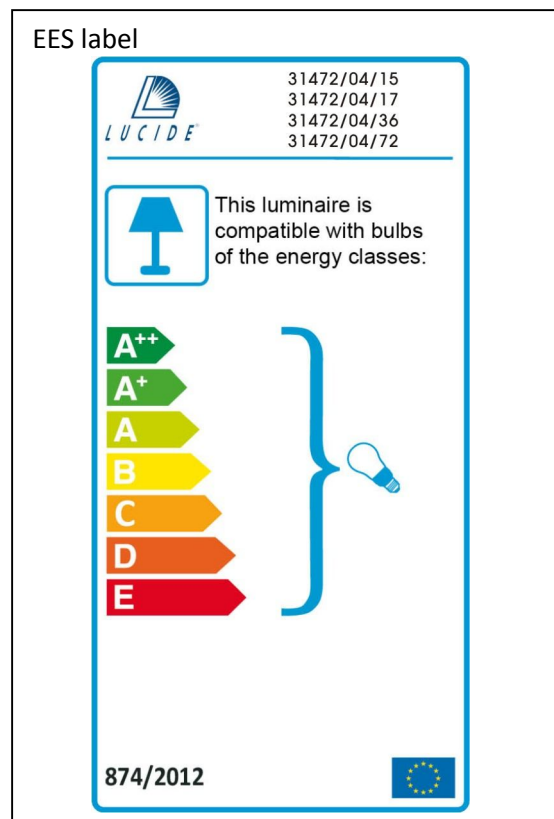

Garantiebestimmungen:

Lucide NV garantiert für einen Zeitraum von 2 Jahren ab Kaufdatum und Kauf durch den Endkunden, dass das gelieferte Produkt frei von Material- und Herstellungsfehlern ist, sofern das Produkt gemäß der Bedienungsanleitung installiert und gewartet wird.
Von der Garantie ausgenommen: 1. Gebrochene Glasteile der Fassung werden nur innerhalb von 14 Tagen ab Kauf durch den Endkunden ersetzt. 2. Normaler Verschleiß, Verfärbungen aufgrund des normalen Gebrauchs. 3. Beschädigungen aufgrund externer Ursachen wie Feuer, Wasser, unsachgemäße Nutzung/ Installation oder Wartung des Produkts.
Kunden müssen das defekte Produkt/Teil und den Originalkaufbeleg einsenden, um Garantieansprüche geltend zu machen.

Other languages of the manual and further explanations can be found on our website.