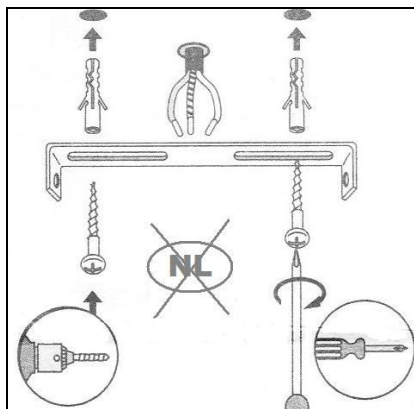

Item number: 31472/04/15
 31472/04/17
 31472/04/36
 31472/04/72

Technical details

Materials used:	Aluminium+steel / Aluminium/Aluminium+wood veneer/Aluminium +wood veneer
Color:	Iron grey /Red copper/Grey wood/ Nature wood
Dimmable and how is fixture dimmable	
Size:	Height: 155 cm
	Length: 120 cm
	Width: 25cm
	Net weight: 3.2kgs
Power requirements:	220-240V~50Hz
Bulb type and maximum wattage:	E27 Max.60W
Number of bulbs:	4
IP degree:	20