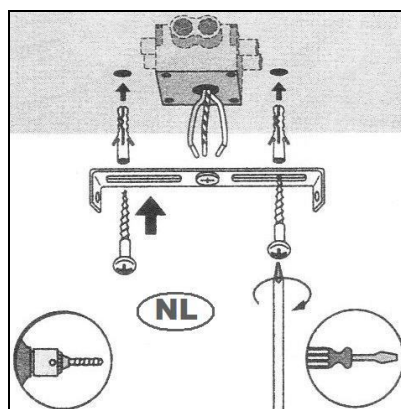

Item number: 31472/04/15
 31472/04/17
 31472/04/36
 31472/04/72

Technical details

Materials used:	Aluminium+steel / Aluminium/Aluminium+wood veneer/Aluminium +wood veneer
Color:	Iron grey /Red copper/Grey wood/ Nature wood
Dimmable and how is fixture dimmable	
Size:	Height: 155 cm
	Length: 120 cm
	Width: 25cm
	Net weight: 3.2kgs
Power requirements:	220-240V~50Hz
Bulb type and maximum wattage:	E27 Max.60W
Number of bulbs:	4
IP degree:	20