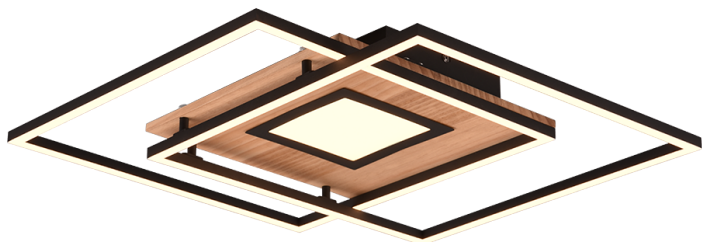

Ceiling lamp

VIA – 620710330

incl. 1x SMD, 36W · 1x 4200lm, 2700 – 6500K

- Remote control
- Integrated dimmer
- Light color infinitely variable
- Night light
- Not suitable for external dimmer
- Wall- & ceiling mounting
- Memory function
- IP20

Pure elegance and cosiness through geometric shapes! The VIA luminaire will become a statement piece on the wall or ceiling in your living room or bedroom. A remote control included in the scope of delivery not only allows for the brightness to be infinitely adjusted as desired by means of an integrated dimmer, but also the light colour can be easily set from cool white to warm white. Other functions such as the memory and the night light function round off the ceiling luminaire. The colour design in matt black in combination with the wood look provides modern, homely accents and creates special light moments with a feel-good character. In addition, the luminaire features modern LED technology, which is characterised by high light quality and energy efficiency. Compared to conventional halogen lamps, up to 80% of energy costs can be saved. In addition, LED light sources have a long service life, produce less heat and protect the environment.

Material construction

Natural wood · Wood coloured

Product dimensions

Width: 50cm
Height: 7cm
Depth: 50cm
Weight: 1,66kg

Technical data

Light source: SMD – LED (integrated)
Watt: 36W
Lumen: 1x 4200lm
Kelvin: 2700 – 6500K
Color rendering (CRI): > 80 CRI
Lifetime: 30000H
Switching cycles: 15000x ON/OFF