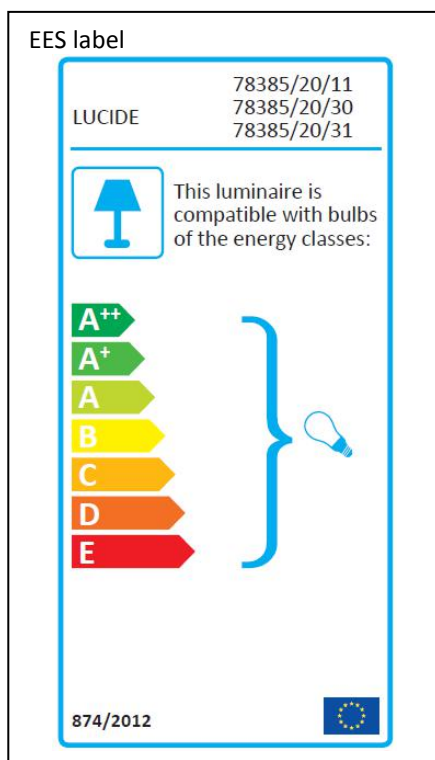

Von der Garantie ausgenommen: 1. Gebrochene Glasteile der Fassung werden nur innerhalb von 14 Tagen ab Kauf durch den Endkunden ersetzt. 2. Normaler Verschleiß, Verfärbungen aufgrund des normalen Gebrauchs. 3. Beschädigungen aufgrund externer Ursachen wie Feuer, Wasser, unsachgemäße Nutzung/ Installation oder Wartung des Produkts.

Kunden müssen das defekte Produkt/Teil und den Originalkaufbeleg einsenden, um Garantieansprüche geltend zu machen.

Deklaracja gwarancji:

LucideNV gwarantuje, że dostarczone produkty będą wolne od defektów materiałowych oraz produkcyjnych przez okres 2 lat od daty zakupu przez użytkownika końcowego, jeżeli urządzenie jest zainstalowane i prawidłowo utrzymywane zgodnie z instrukcją obsługi.

Wyłączenie z gwarancji: 1. Rozbite szkło zostanie wymienione tylko do 14 dni od momentu zakupu przez użytkownika końcowego. 2. Normalne zużycie, utrata koloru w wyniku normalnego użytkowania. 3. Uszkodzenie spowodowane czynnikami zewnętrznymi takimi, jak ogień, woda, nieprawidłowe używanie/ instalacja lub utrzymywanie produktu.

W celu uzyskania gwarancji klient musi zwrócić uszkodzony przedmiot oraz oryginalny dowód zakupu.

Other languages of the manual and further explanations can be found on our website.