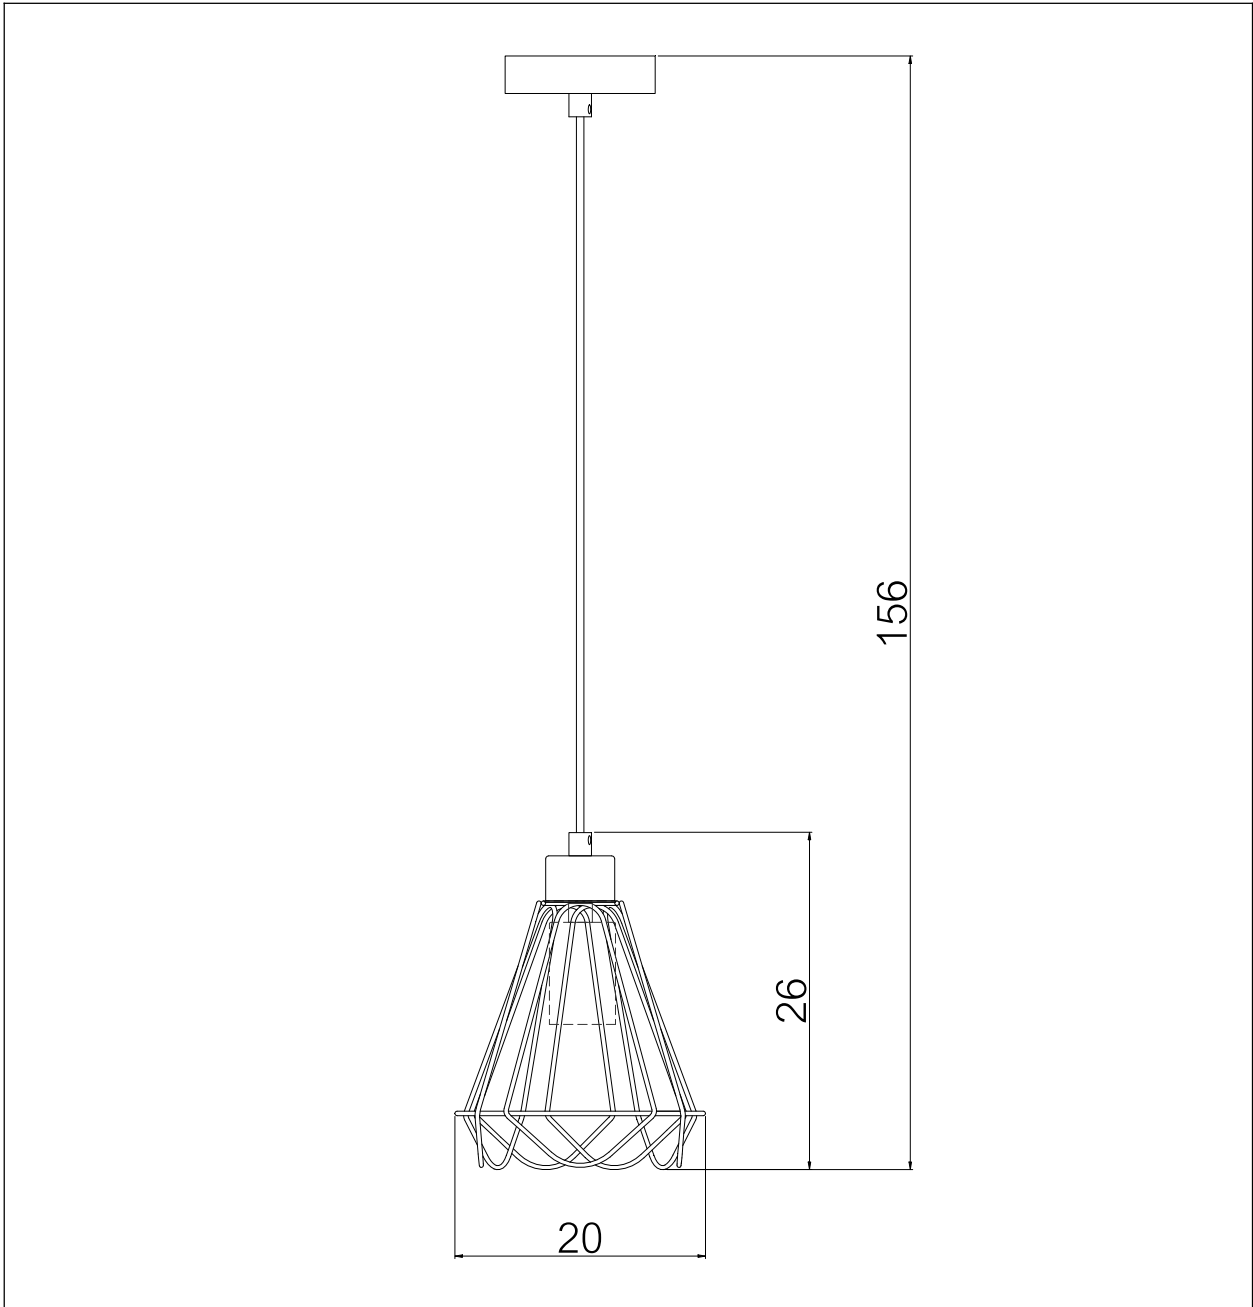

LUCIDE

Item number: 78385/20/11
 78385/20/30
 78385/20/31

Technical details

Materials used:	Metal
Color:	Chrome/black/white
Dimmable and how is fixture dimmable	
Size:	Height: 156cm
	Length: 20cm
	Width: 20cm
	Net weight: 0.63kgs
Power requirements:	220-240V~50Hz
Bulb type and maximum wattage:	E27 Max 60W
Number of bulbs:	1XE27
IP degree:	IP20