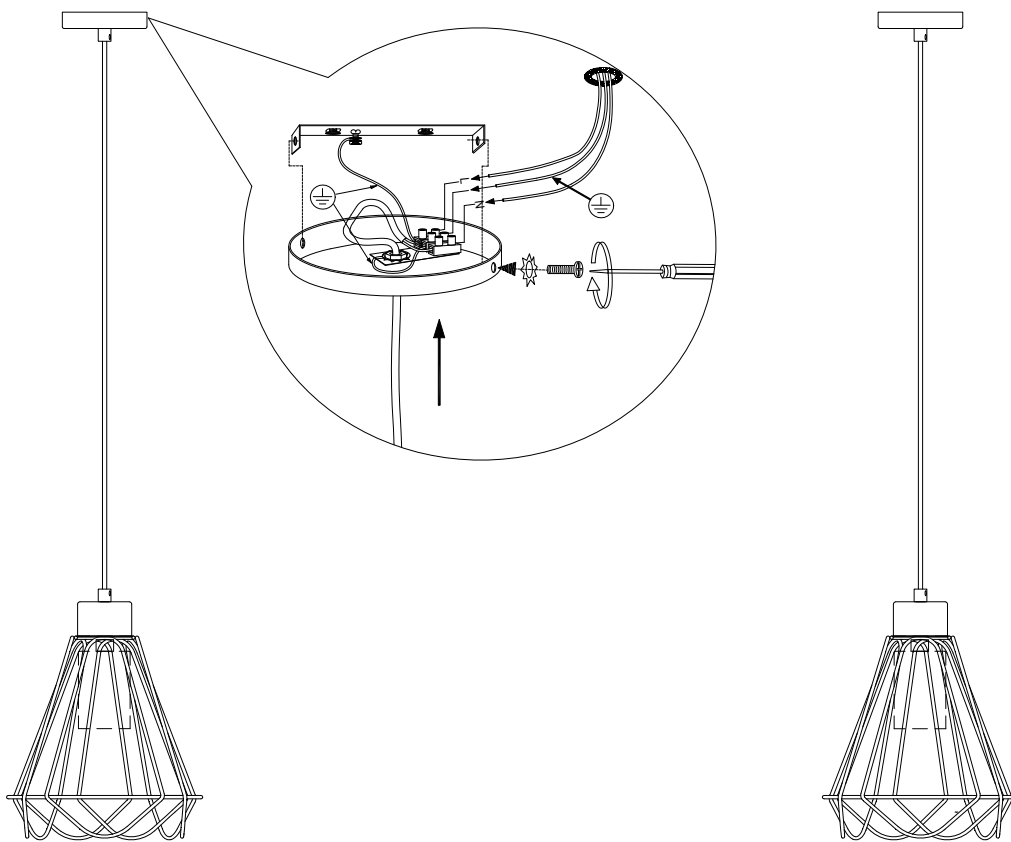

LUCIDE

Item number: 78385/20/11
 78385/20/30
 78385/20/31

Technical details

Materials used:	Metal
Color:	Chrome/black/white
Dimmable and how is fixture dimmable	
Size:	Height: 156cm
	Length: 20cm
	Width: 20cm
	Net weight: 0.63kgs
Power requirements:	220-240V~50Hz
Bulb type and maximum wattage:	E27 Max 60W
Number of bulbs:	1XE27
IP degree:	IP20