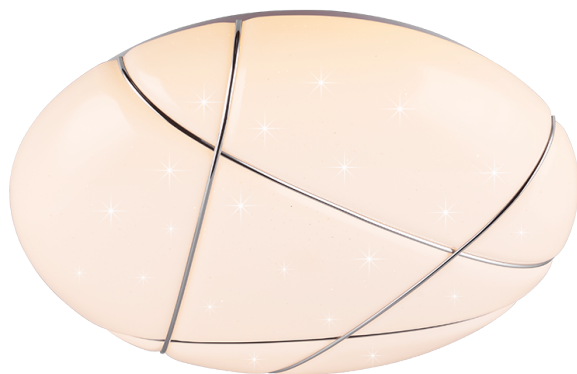

Ceiling lamp

## TIBOR – R62905001

incl. 1x SMD, 36W · 1x 4400lm, 2700-6300K

- Remote control
- Integrated dimmer
- Light color infinitely variable
- Night light
- Dimmable via switch
- Not suitable for external dimmer
- Starlight effect
- Wall- & ceiling mounting
- Memory function
- IP20
- Timer

### Material construction

Plastic · White

### Product dimensions

Height: 9cm  
Diameter: 48cm  
Weight: 1,19kg